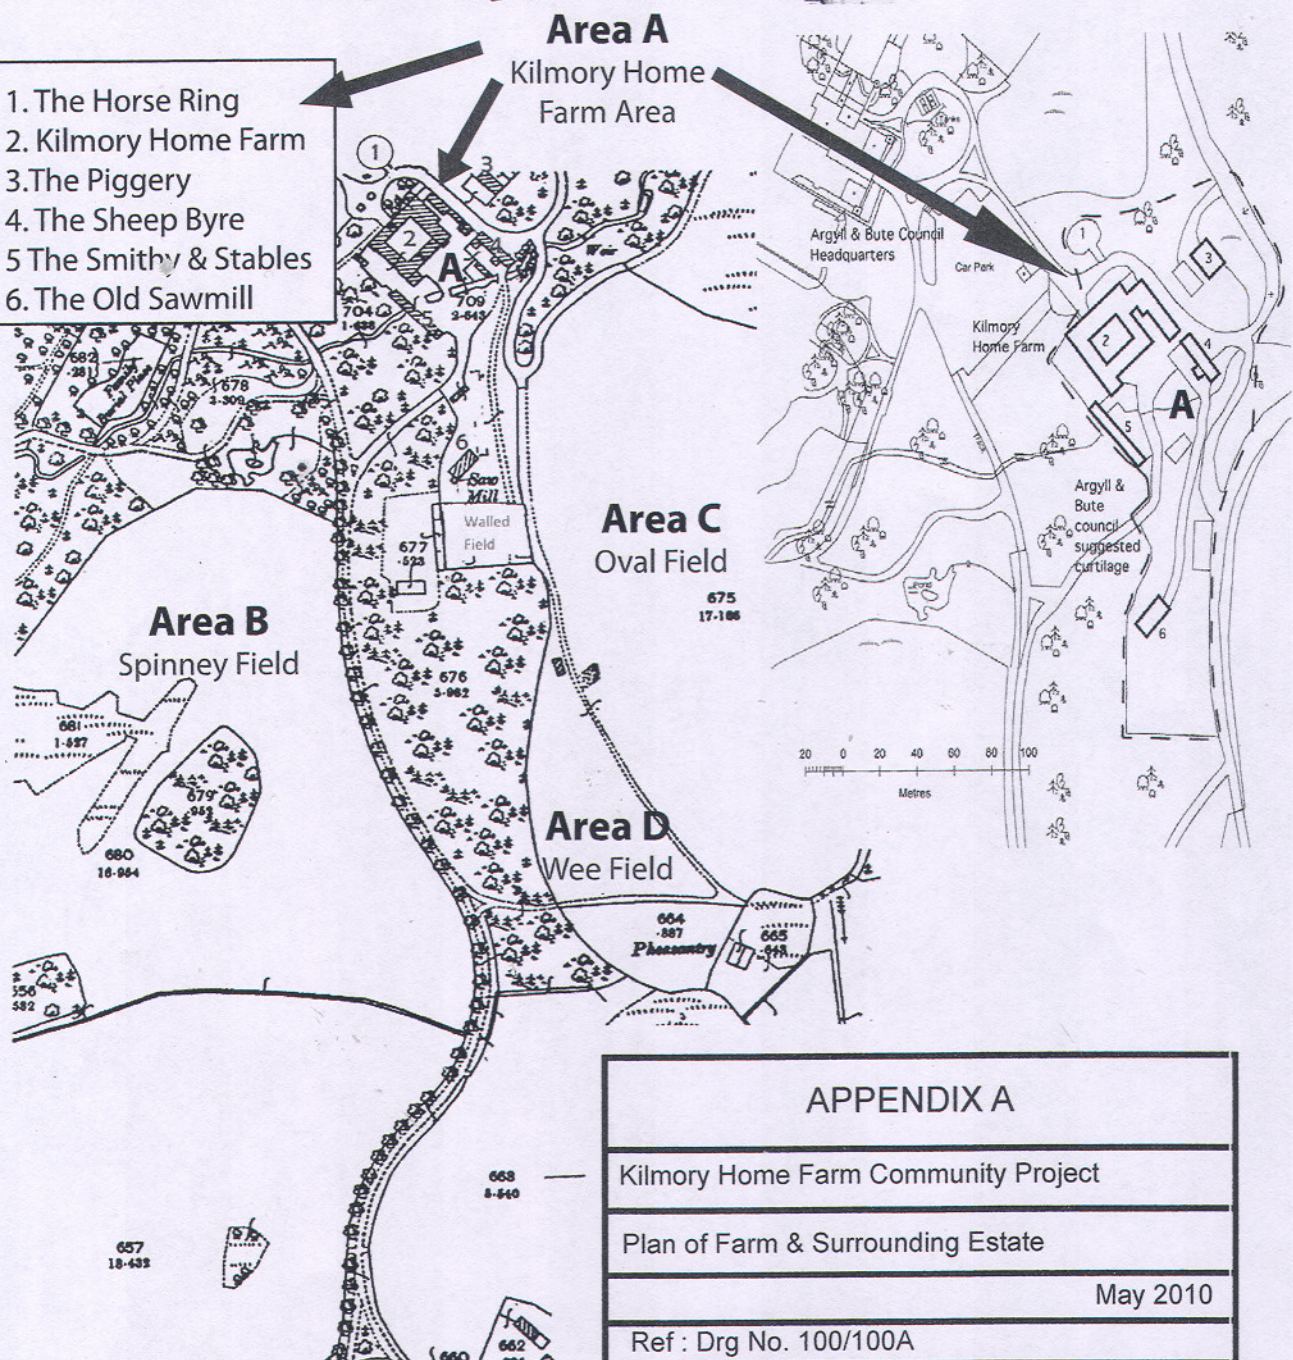

Kilmory Home Farm Community Project - Area Proposals

Area A - (1.5ha or thereby) KHF Area

Core sustainable project uses; Kilmory Home Farm Building & Immediate surroundings creating KHF as a hub with play area; skate park, living classroom, open space, picnic/BBQ areas, meeting area, starting point for many all ability walks, cycle paths & other active living exercise.

Area B - (5.0ha or thereby) Spinney

Initially grazing for community farm, sheep, horses etc; progressively developed as community open space/park land to complement agroecology scheme.

Area C - (5.0ha or thereby) Oval Field

Initial grazing for community farm, sheep, horses etc; progressively developed in line with agroecology ethos; sheltered heated poly tunnels; community growing space (plots and half plots); nurseries for fruit and decorative trees; childrens orchard. Community open space. Core Renewable Energy Production & Training.

Area D - (1.2ha or thereby) Wee Field

Initially grazing for horses, developed in line with agroecology aims.

1. The Horse Ring
2. Kilmory Home Farm
3. The Piggery
4. The Sheep Byre
5. The Smithy & Stables
6. The Old Sawmill