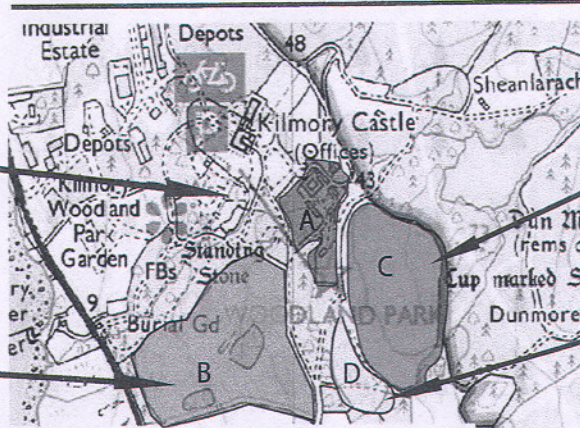

Kilmory Home Farm Community Project - Area Proposals

Area A - (1.5ha or thereby) KHF Area

Core sustainable project uses; Kilmory Home Farm Building & Immediate surroundings creating KHF as a hub with play area; skate park, living classroom, open space, picnic/BBQ areas, meeting area, starting point for many all ability walks, cycle paths & other active living exercise.

Area B - (5.0ha or thereby) Spinney

Initially grazing for community farm, sheep, horses etc; progressively developed as community open space/park land to complement agroecology scheme.

Area C - (5.0ha or thereby) Oval Field

Area D - (1.2ha or thereby) Wee Field

Initially grazing for horses, developed in line with agroecology aims.

1. The Horse Ring
2. Kilmory Home Farm
3. The Piggery
4. The Sheep Byre
5. The Smithy & Stables
6. The Old Sawmill